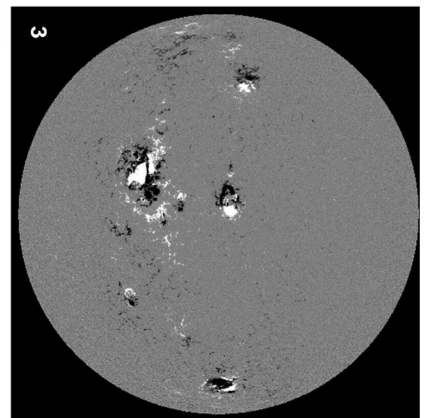

DAWN

INTERNATIONAL YEAR OF
ASTRONOMY
2009

Match the ultraviolet images (in Yellow) with the solar magnetograms (in grey)

These images in high resolution, a related movie and the answer key can be found in the SOHO website:
http://soho.nascom.nasa.gov/classroom/matching_activity.html